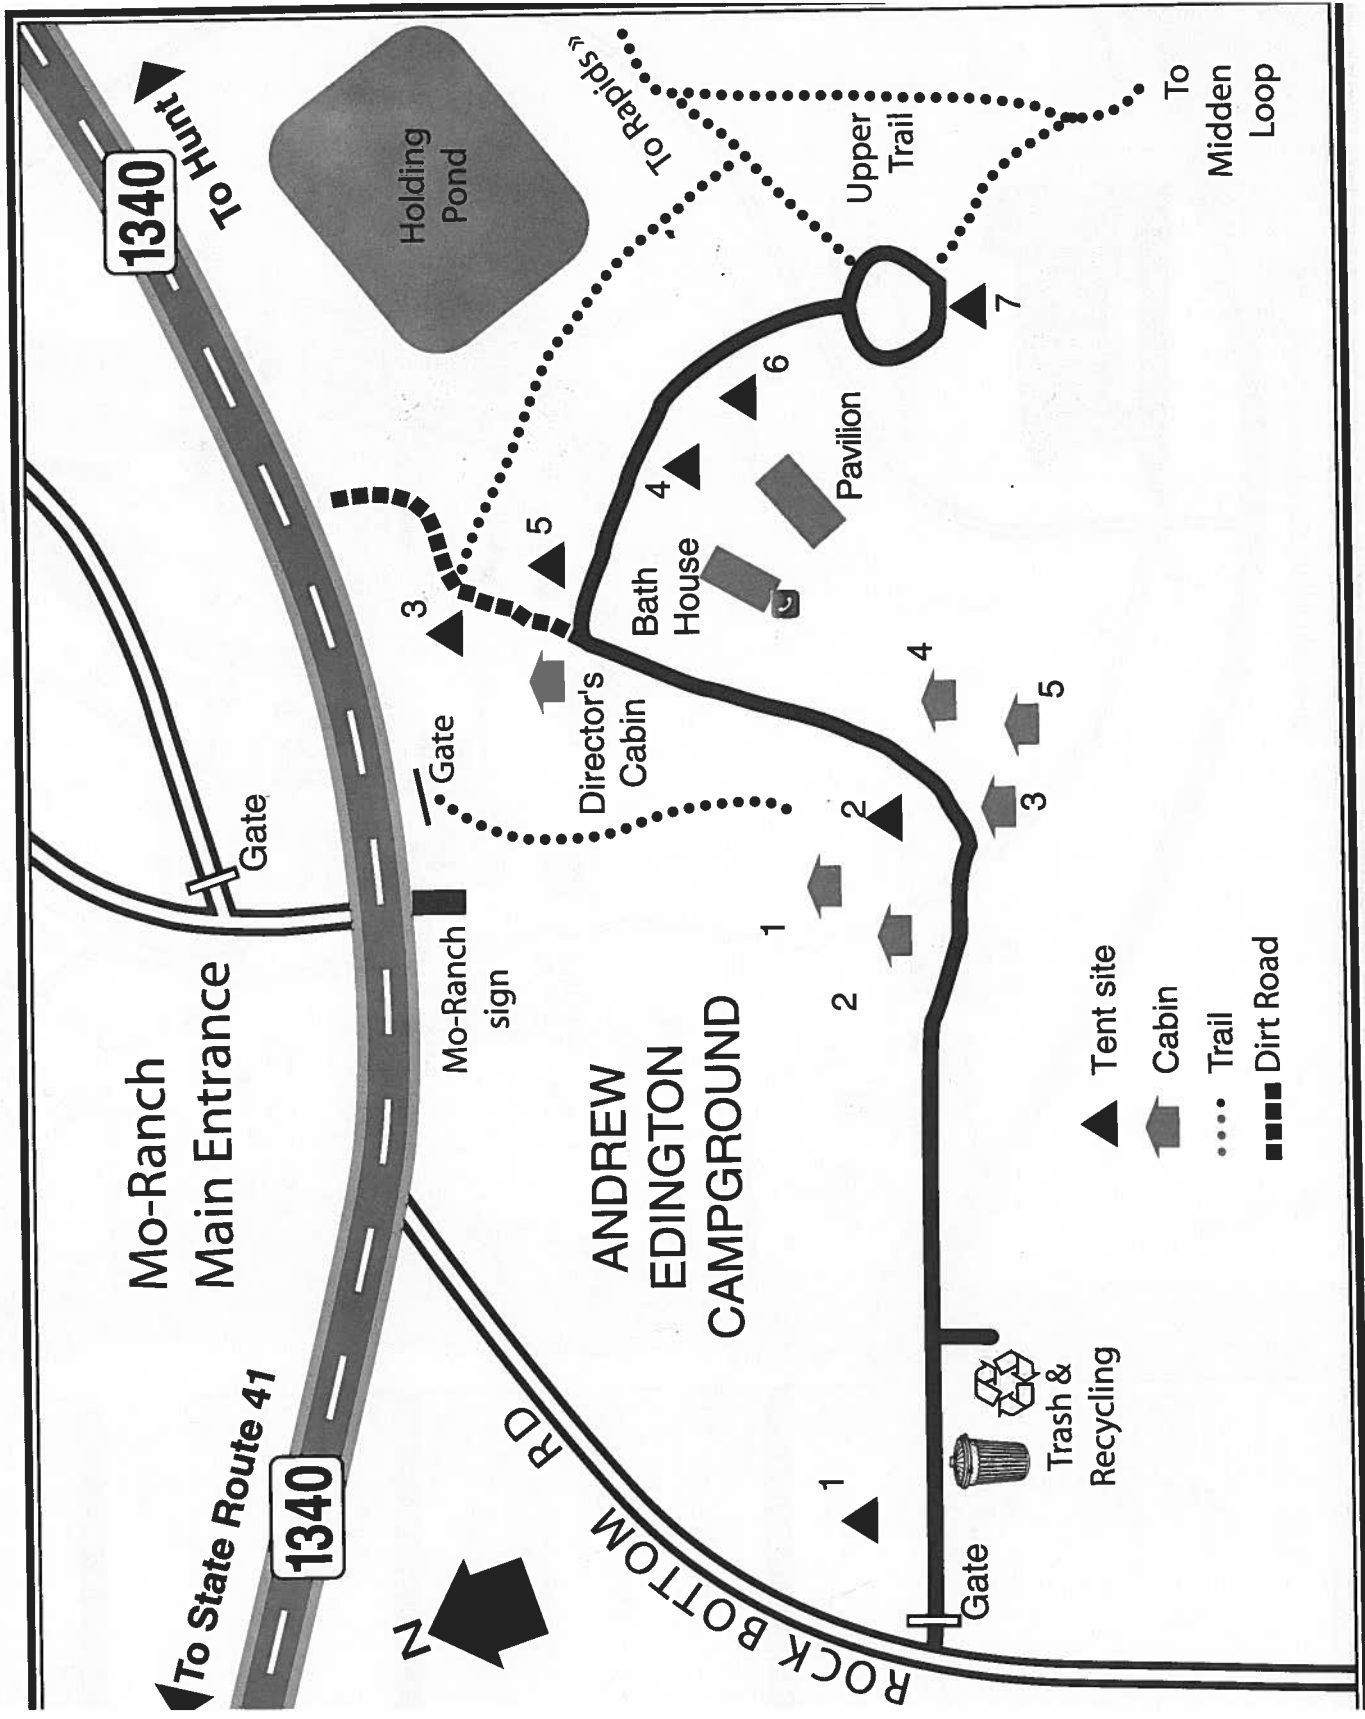

EDINGTON CAMPGROUND

1340

To Hunt

Holding Pond

To Rapids

Upper Trail

To Midden Loop

7

Gate

Mo-Ranch Main Entrance

Mo-Ranch sign

ANDREW EDINGTON CAMPGROUND

4

5

2

3

1

2

Tent site

Cabin

Trail

Dirt Road

Trash & Recycling

Gate

1

To State Route 41

1340

RD

ROCK BOTTOM

N