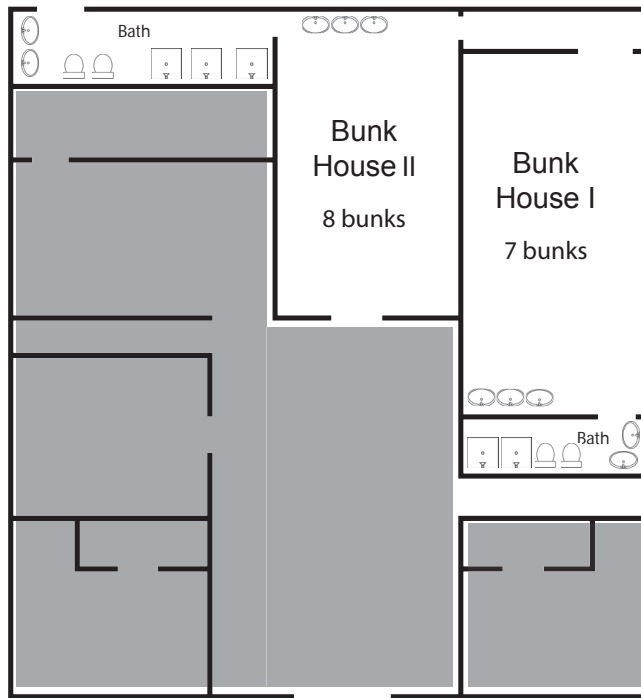

Milk Barn Bunk Houses

Check-in time: 4 p.m.
Check-out time: noon

Guests: Bunkhouse 1 — 14 people
Bunkhouse 2 — 16 people

Connected to the Milk Barn, these large rooms of bunkbeds with attached bathrooms may be rented individually or as part of the Milk Barn.

Group: _____ Please print guest's names within the appropriate room and fax to 830.238.4202.

BUNK HOUSE I		BUNK HOUSE II	
1411	1418	1451	1459
1412	1419	1452	1460
1413	1420	1453	1461
1414	1421	1454	1462
1415	1422	1455	1463
1416	1423	1456	1464
1417	1424	1457	1465
		1458	1466