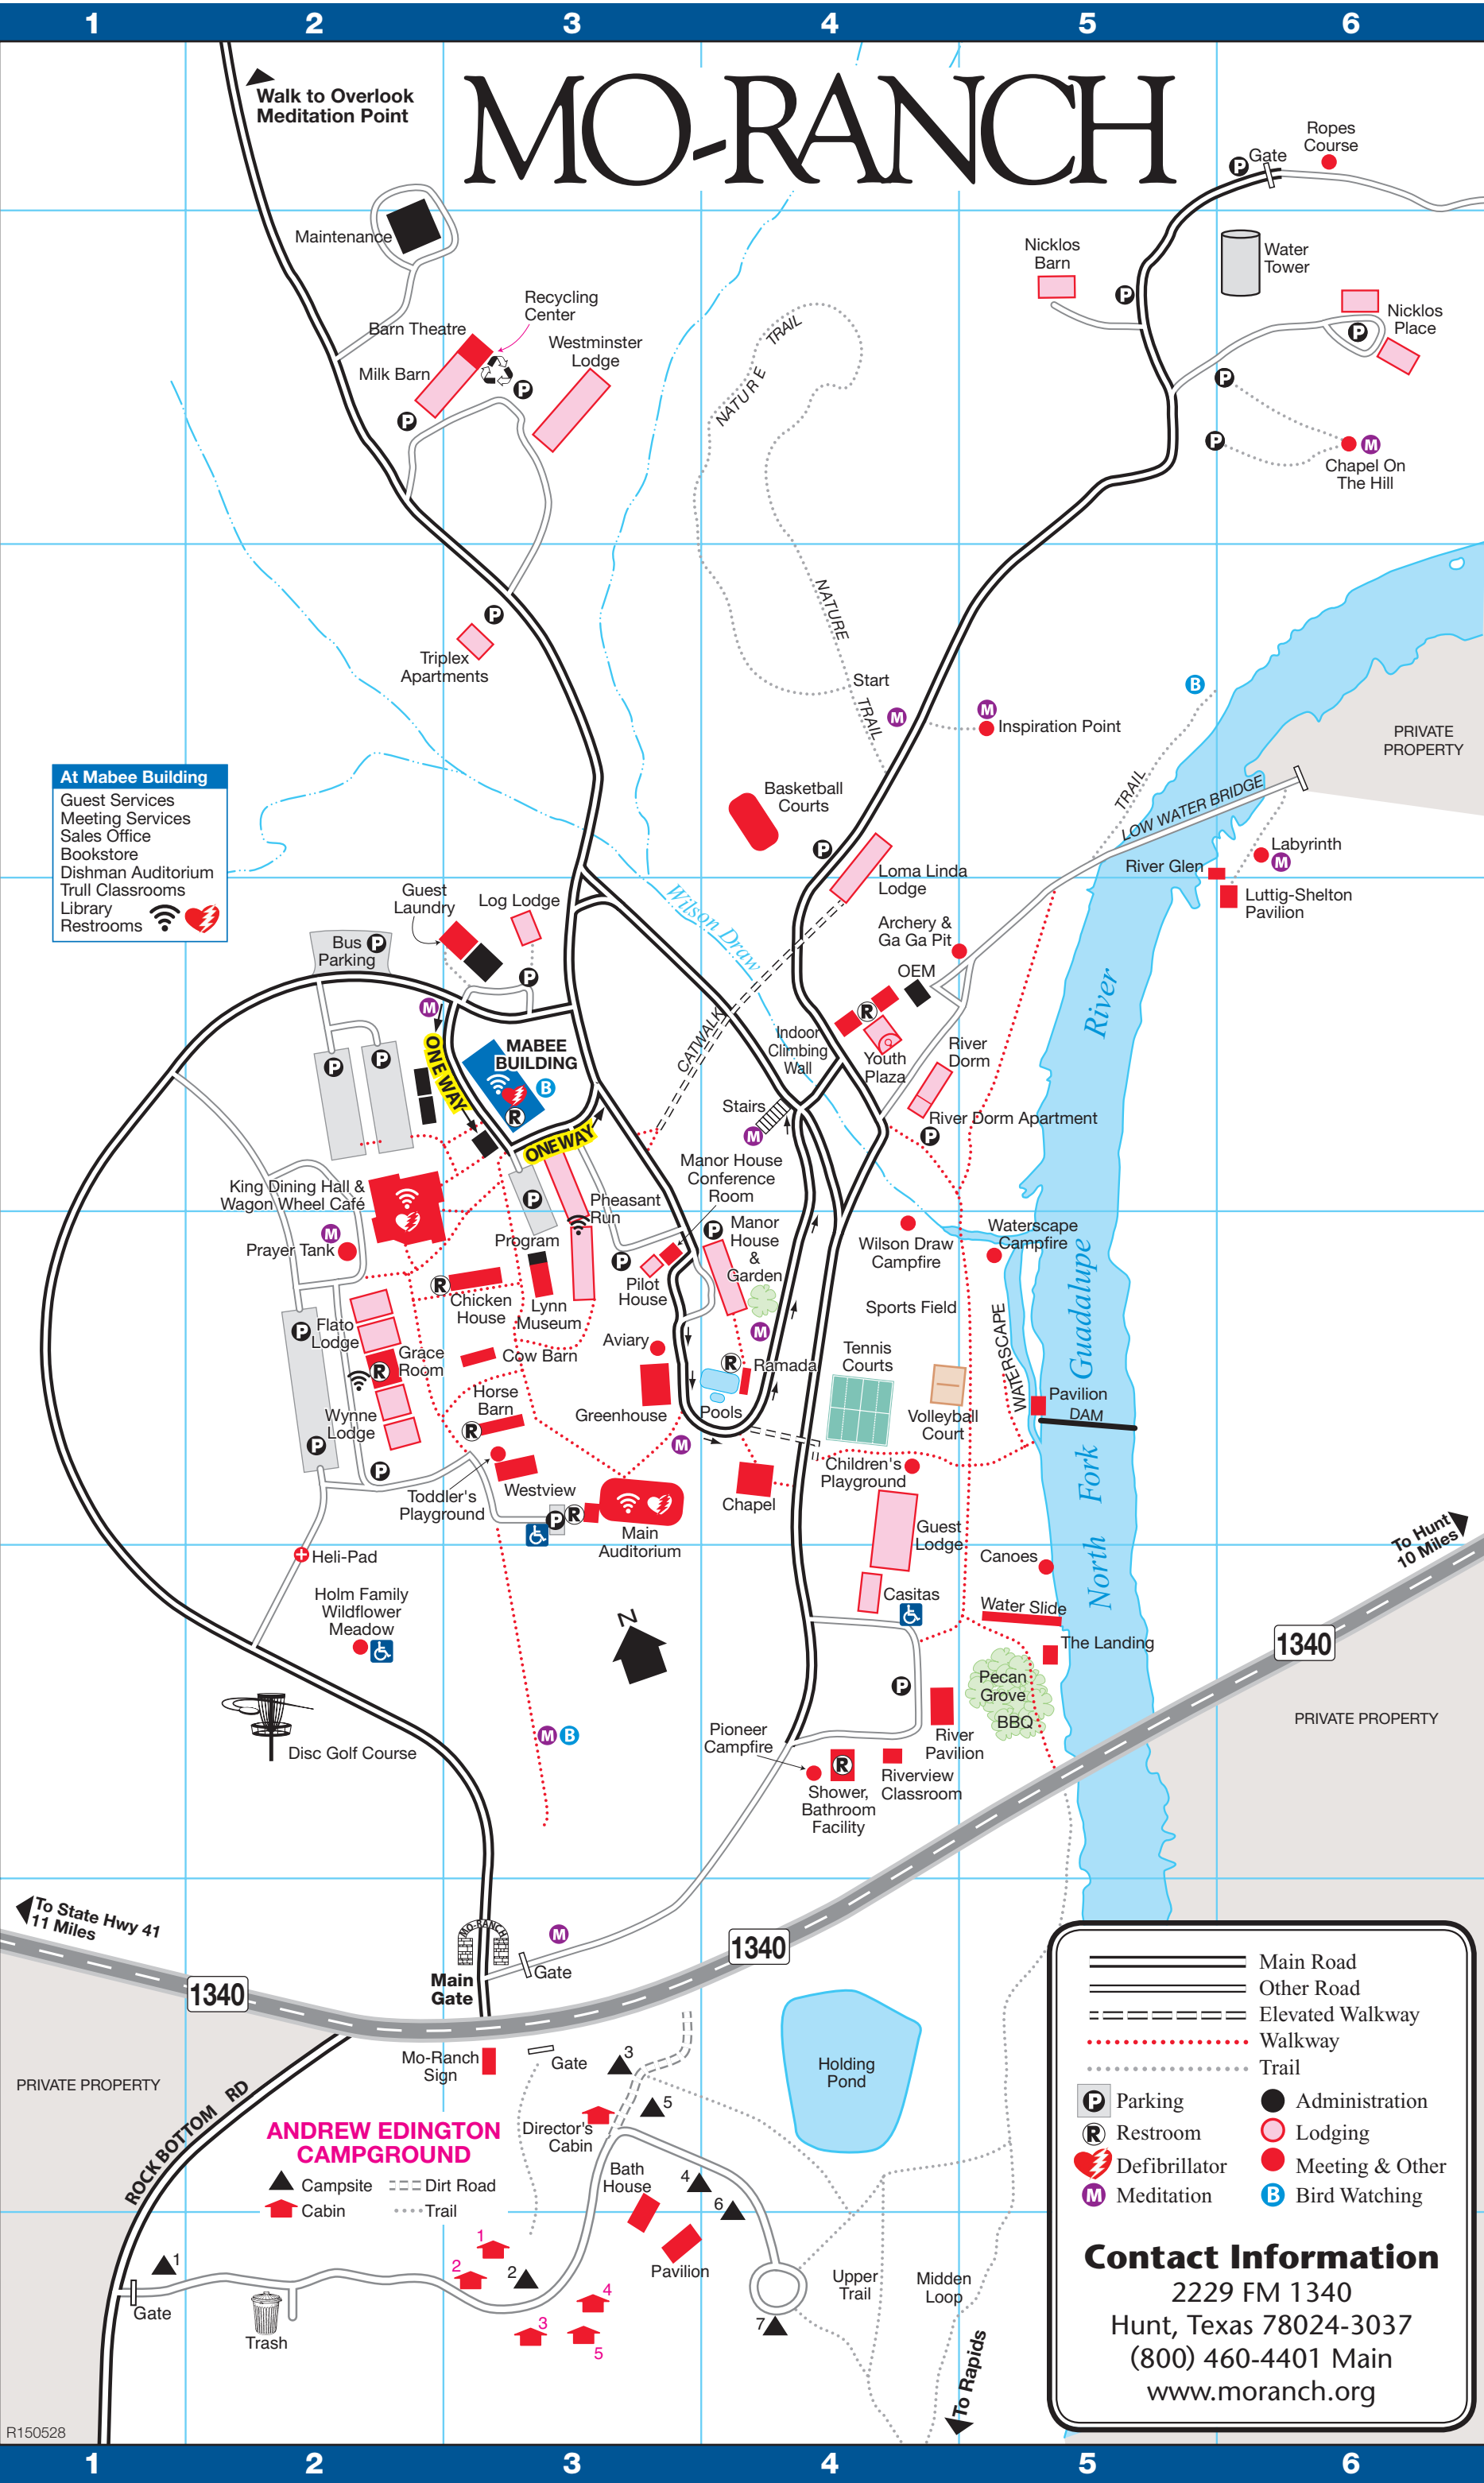

MO-RANCH

At Mabee Building
 Guest Services
 Meeting Services
 Sales Office
 Bookstore
 Dishman Auditorium
 Trull Classrooms
 Library
 Restrooms

	Main Road
	Other Road
	Elevated Walkway
	Walkway
	Trail
	Parking
	Restroom
	Defibrillator
	Meditation
	Administration
	Lodging
	Meeting & Other
	Bird Watching

Contact Information
 2229 FM 1340
 Hunt, Texas 78024-3037
 (800) 460-4401 Main
 www.moranch.org

ANDREW EDINGTON CAMPGROUND

- Campsite
- Cabin
- Dirt Road
- Trail

Wynne Lodge

Flato Lodge

◀ To Main Auditorium — Pedestrian Path — To King Dining Hall ▶

Pheasant Run

HOTEL ROOMS

Welcome

to Presbyterian Mo-Ranch Assembly! Nestled on 500 acres along the spring-fed Guadalupe River, Mo-Ranch is located in the heart of the beautiful Hill Country in Hunt, TX. Open year-round to the public for spiritual retreats, conferences, camps, reunions, corporate/group meetings, vacation getaways, individual reservations and more.

OTHER PLACES OF INTEREST

Archery D4
Aviary E3
Basketball Courts C4
Children's Playground E4
Canoes F5
Catwalk D3-4
Disc Golf Course F2
Ga Ga Pit D4
Greenhouse E3
Guest Laundry D3
Holm Family Wildflower Meadow F2
Indoor Climbing Wall D4
Inspiration Point C5
King Dining Hall D2
Labyrinth C6
Lynn Museum E3
Maintenance B2
Pioneer Campfire F4
Recycling Center B3
Ropes Course A6
Shower, Bathroom Facility F4
Sports Field E4
Swimming Pools E4
Tennis Courts E4
The Landing F5
Toddler's Playground E3
Volleyball Court E4
Wagon Wheel Café D2
Water Slide F5
Waterscape E5
Waterscape Campfire E5
Wilson Draw Campfire E4
Youth Plaza D4