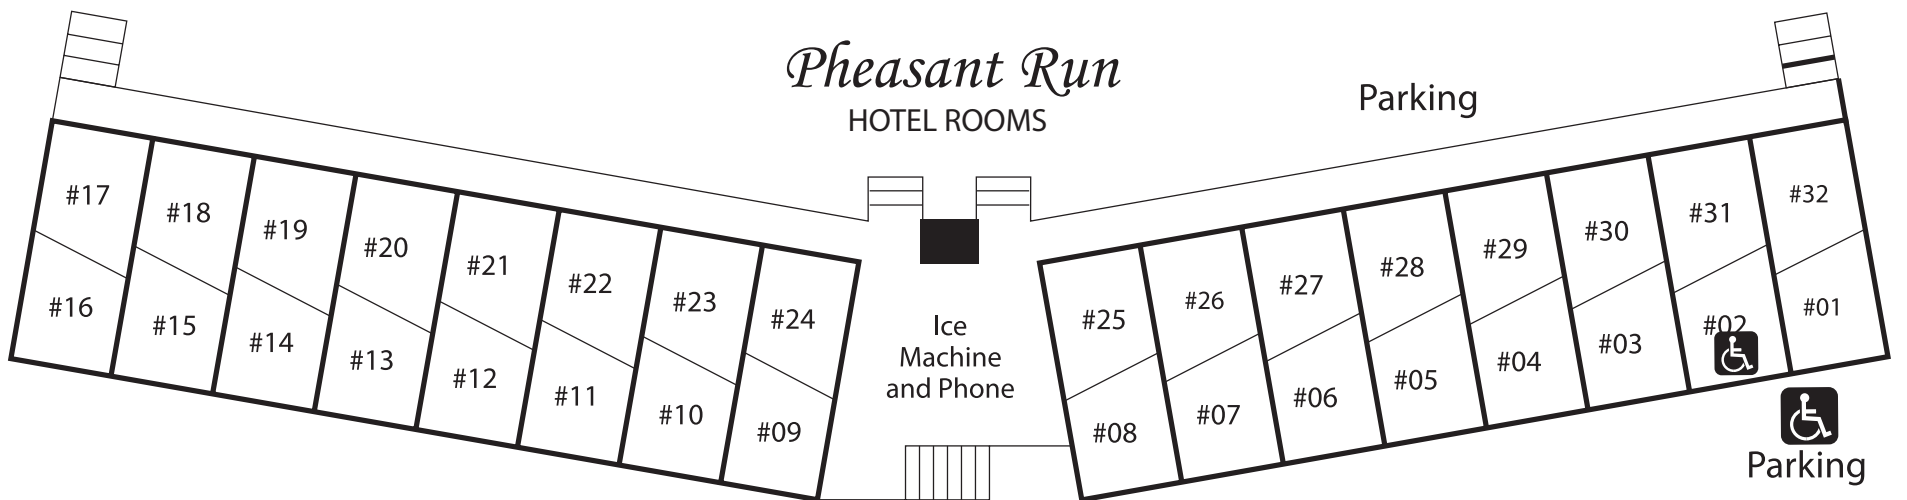

Pheasant Run

HOTEL ROOMS

Welcome

to Presbyterian Mo-Ranch Assembly! Nestled on 500 acres along the spring-fed Guadalupe River, Mo-Ranch is located in the heart of the beautiful Hill Country in Hunt, TX. Open year-round to the public for spiritual retreats, conferences, camps, reunions, corporate/group meetings, vacation getaways, individual reservations and more.

MEET

Experience first-class meeting facilities with over 20,000 square feet of meeting space and a wide variety of spaces for all styles. Choices range from modern, traditional, or historical meeting spaces with impressive architectural details. Mo-Ranch is the perfect venue for your next conference or event with a wide variety of meeting spaces and facility capacities for all sizes up to 500.

MEETING PLACES

Barn Theatre B3
Chapel E4
Chapel On The Hill B6
Chicken House E3
Cow Barn E3
Dishman Auditorium (Mabee Building) D3
Grace Room (Wynne/Flato Lodge) E2
Horse Barn E3
Luttig-Shelton Pavilion D6
Main Auditorium E3
Manor House Conference Room E3
Pecan Grove (BBQ) F5
Prayer Tank E2
Ramada E4
River Glen C5
River Pavilion F4
Riverview Classroom F4
Trull Classrooms D3
Westview E3