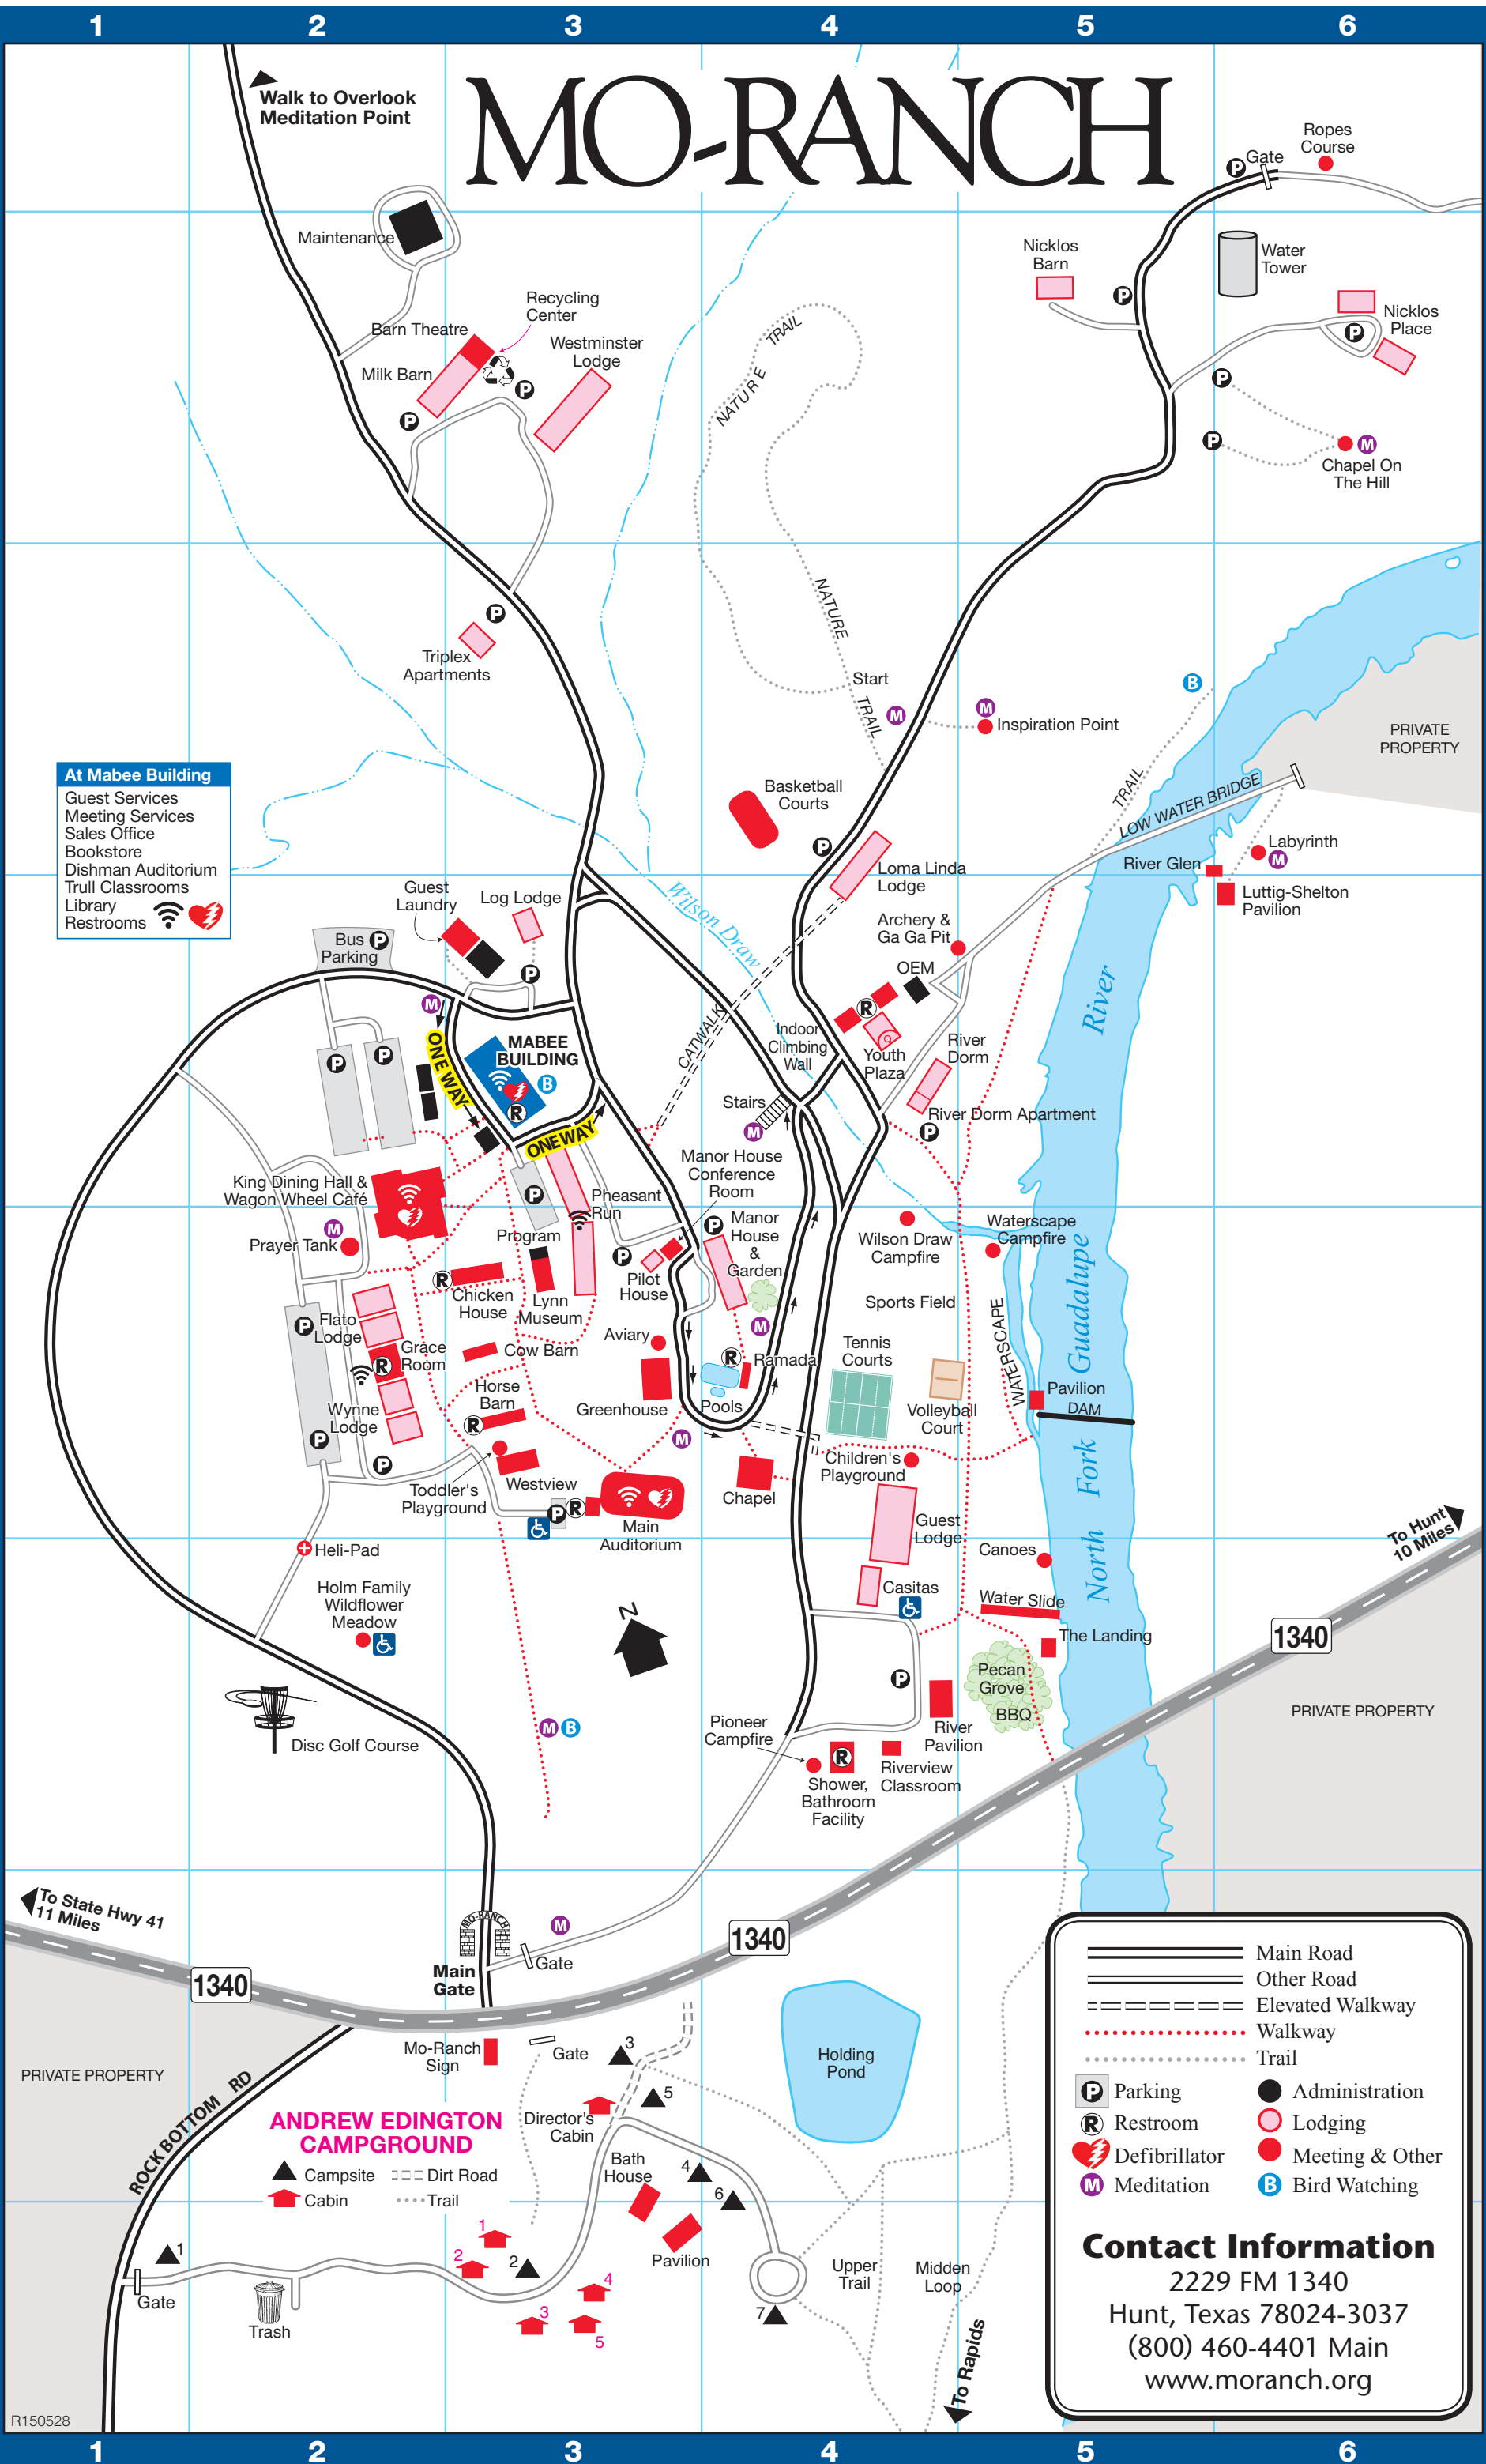

MO-RANCH

At Mabee Building
 Guest Services
 Meeting Services
 Sales Office
 Bookstore
 Dishman Auditorium
 Trull Classrooms
 Library
 Restrooms

	Main Road
	Other Road
	Elevated Walkway
	Walkway
	Trail
	Parking
	Restroom
	Defibrillator
	Meditation
	Administration
	Lodging
	Meeting & Other
	Bird Watching

Contact Information
 2229 FM 1340
 Hunt, Texas 78024-3037
 (800) 460-4401 Main
 www.moranch.org

ANDREW EDINGTON CAMPGROUND

- Campsite
- Cabin
- Dirt Road
- Trail

Wynne Lodge

Flato Lodge

◀ To Main Auditorium — Pedestrian Path — To King Dining Hall ▶

Pheasant Run

HOTEL ROOMS

Welcome

to Presbyterian Mo-Ranch Assembly! Nestled on 500 acres along the spring-fed Guadalupe River, Mo-Ranch is located in the heart of the beautiful Hill Country in Hunt, TX. Open year-round to the public for spiritual retreats, conferences, camps, reunions, corporate/group meetings, vacation getaways, individual reservations and more.

OTHER PLACES OF INTEREST

Archery D4
Aviary E3
Basketball Courts C4
Children's Playground E4
Canoes F5
Catwalk D3-4
Disc Golf Course F2
Ga Ga Pit D4
Greenhouse E3
Guest Laundry D3
Holm Family Wildflower Meadow F2
Indoor Climbing Wall D4
Inspiration Point C5
King Dining Hall D2
Labyrinth C6
Lynn Museum E3
Maintenance B2
Pioneer Campfire F4
Recycling Center B3
Ropes Course A6
Shower, Bathroom Facility F4
Sports Field E4
Swimming Pools E4
Tennis Courts E4
The Landing F5
Toddler's Playground E3
Volleyball Court E4
Wagon Wheel Café D2
Water Slide F5
Waterscape E5
Waterscape Campfire E5
Wilson Draw Campfire E4
Youth Plaza D4