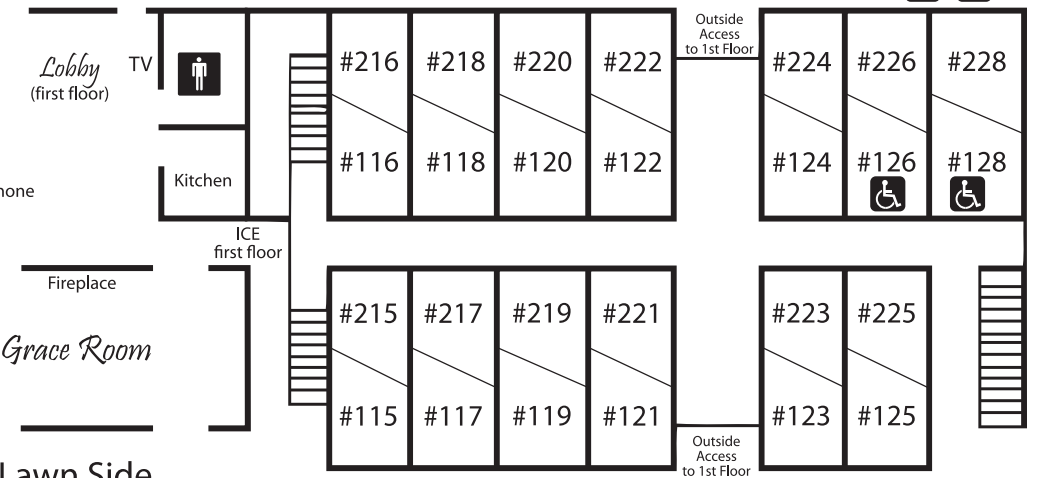

Flato Lodge