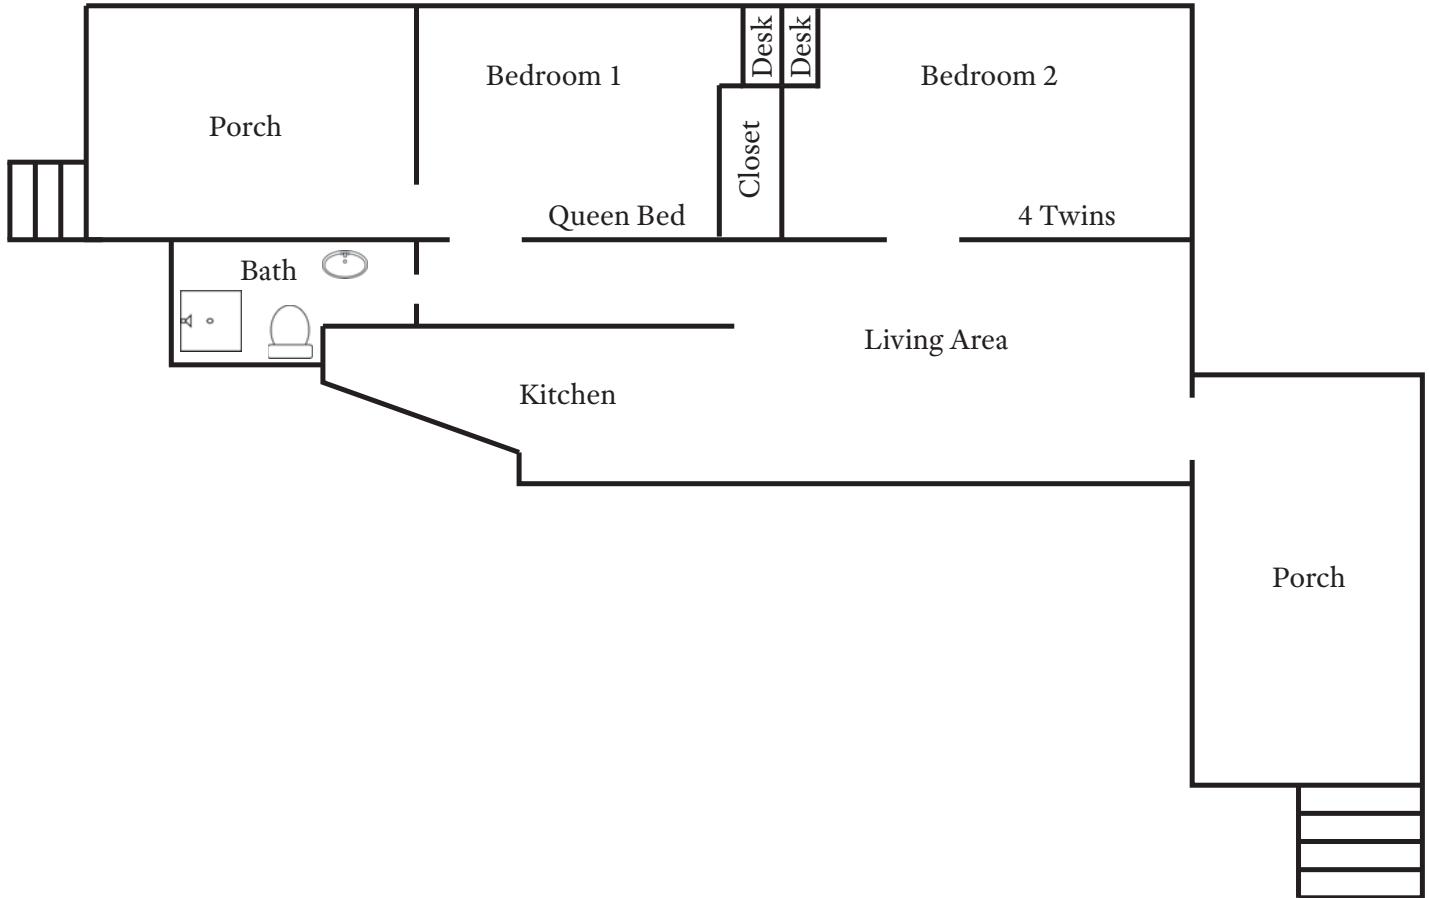

# River Dorm Apartment

Check In Time: 4:00 pm

Check Out Time: Noon

**Guests: 6**

This separate two bedroom apartment features living room, shared bath and kitchen with basic utensils, coffee pot and microwave. Ideal for a family outing.

This apartment has no indoor accessibility to the Dorms and boasts a private entry. It is rented separately from the River Dorm facility. *All linens are provided in rooms. We provide towels for swimming in the river (in the shade shelter between the slide and rope swing) and at the pool (in the shade near the deep end). Please leave your pets at home, as pets are not permitted at Mo-Ranch.*

Group: \_\_\_\_\_ Please print guest's names within the appropriate room and fax to (830) 238-4202

River Dorm Apartment	
1.	2.
3.	4.
5.	6.