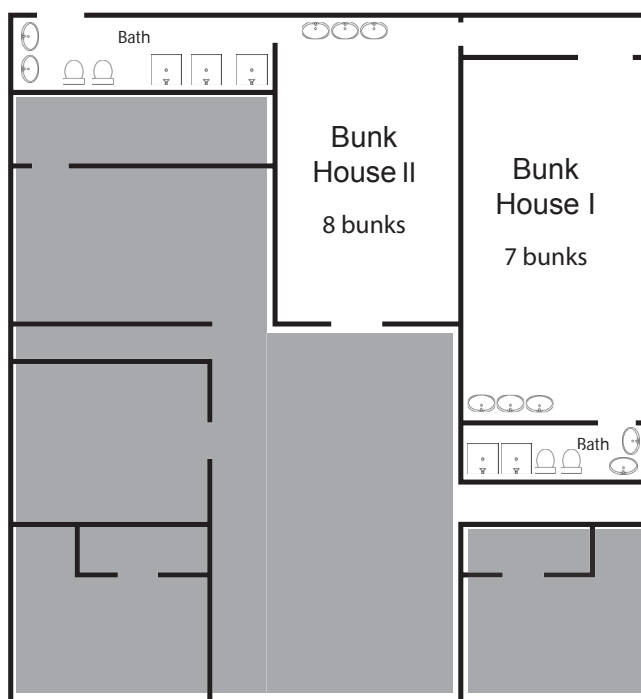

Milk Barn Bunk Houses

Check-in time: 4:00 pm
Check-out time: 11:00 am

Guests: Bunkhouse 1 — 14 people
Bunkhouse 2 — 16 people

Connected to the Milk Barn, these large rooms of bunkbeds with attached bathrooms may be rented individually or as part of the Milk Barn.

Group: _____ Please print guest's names within the appropriate room and fax to 830.238.4202.

BUNK HOUSE I		BUNK HOUSE II	
1411	1418	1451	1459
1412	1419	1452	1460
1413	1420	1453	1461
1414	1421	1454	1462
1415	1422	1455	1463
1416	1423	1456	1464
1417	1424	1457	1465
		1458	1466