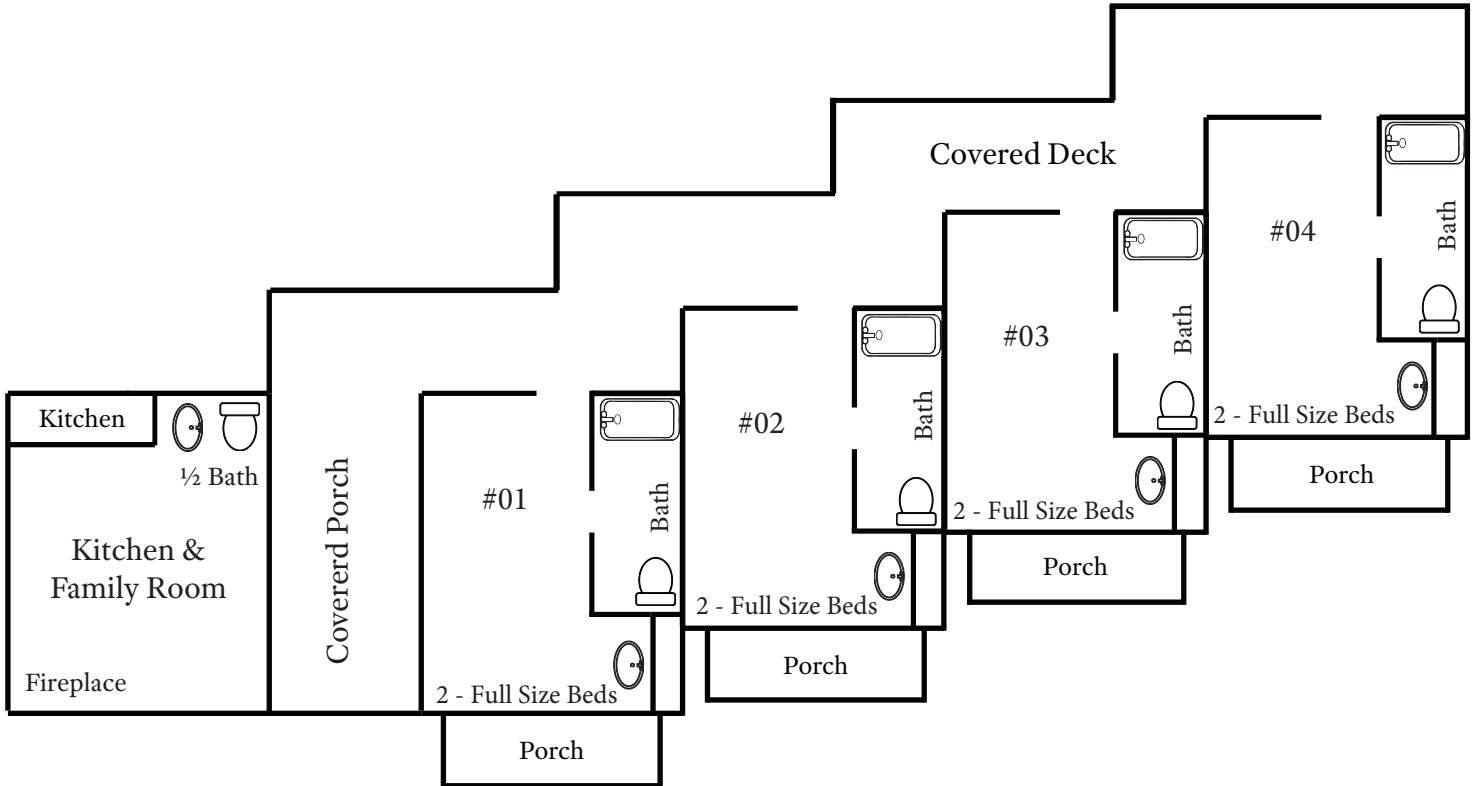

Westminster

Guests: 16

The newest facility on the ranch features a large family/meeting room with lovely wood floors, sunny windows and high, raftered ceilings. Sleeps 16 people in four separate hotel type rooms, each with two Full Size Beds and a private bath. Each unit shares an adjoining common area with kitchen.

Check In Time: 4:00 pm
 Check Out Time: 11:00 am

Group: _____ Please print guest's names within the appropriate room and fax to (830) 238-4202

#01	#02	#03	#04
1.		1.	1.
2.		2.	2.
3.		3.	3.
4.		4.	4.